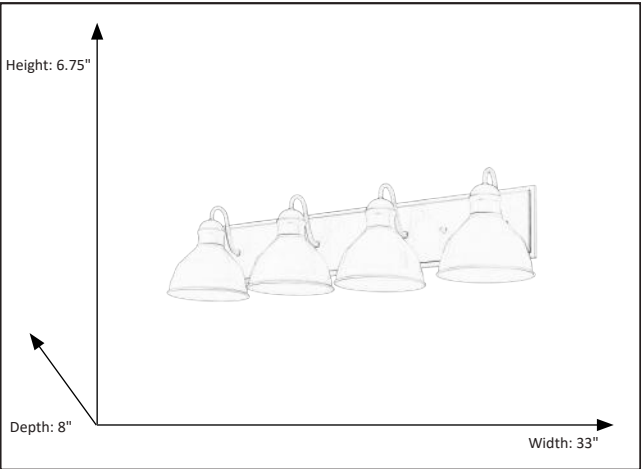

Gia
4-Light Sconce/Vanity

Description

The Gia collection is modern style with an industrial feel. It will transform the look of your room with these classic, vintage-inspired fixtures.

Features

Item Number	7-70418
Finish	Glossy White
Dimensions (HxWxD)	6.75" x 33" x 8"
Lamp Info	4 x 60W (E26)
Lamps Included	No