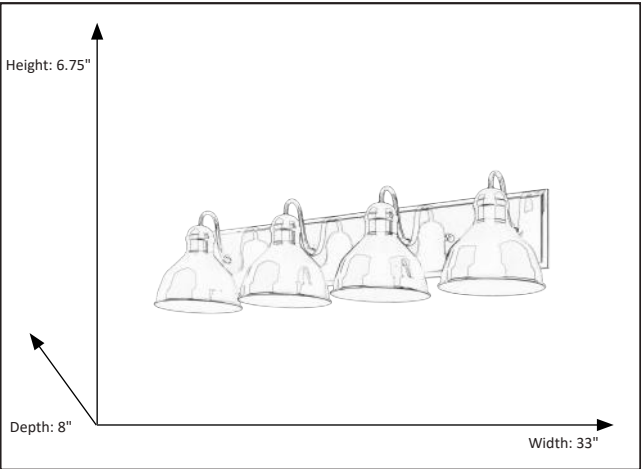

Gia
4-Light Sconce/Vanity

Description

The Gia collection is modern style with an industrial feel. It will transform the look of your room with these classic, vintage-inspired fixtures.

Features

Item Number	7-70412
Finish	Glossy Red
Dimensions (HxWxD)	6.75" x 33" x 8"
Lamp Info	4 x 60W (E26)
Lamps Included	No