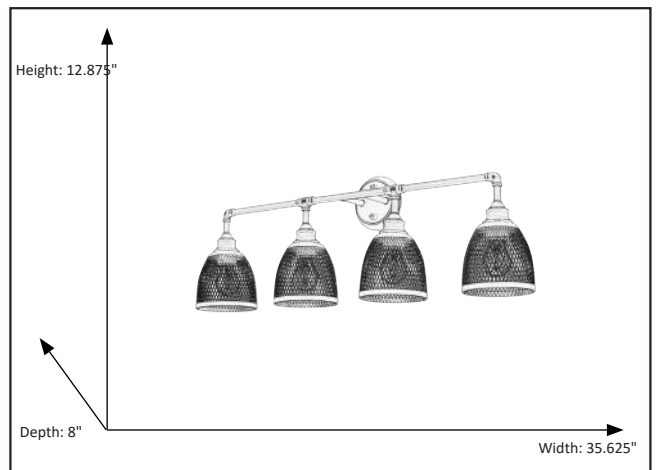

Amara

4-Light Sconce/Vanity

Description

The 4-light modern-industrial style with enduring appeal. Our sconce features a distinctive industrial look with its metal mesh shade in the simple form.

Features

Item Number	7-70403
Finish	Matte Black
Dimensions (HxWxD)	12.875" x 35.625" x 8"
Lamp Info	4 x 60W (E26)
Lamps Included	No