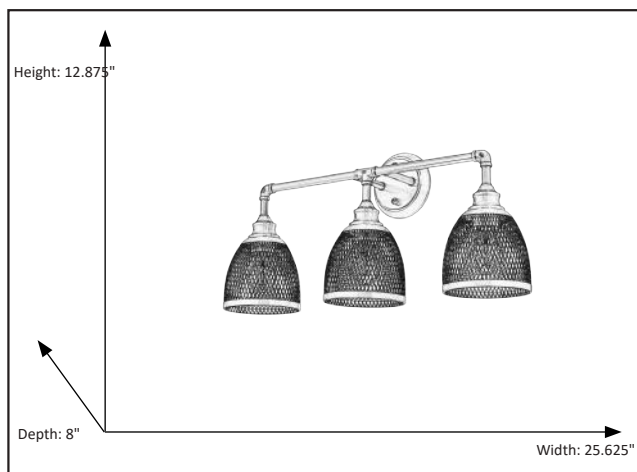

### 3-Light Sconce/Vanity

#### **Features**

Item Number	7-70400
Finish	Nickel
Dimensions (HxWxD)	12.875" x 25.625" x 8"
Lamp Info	3 x 60W (E26)
Lamps Included	No