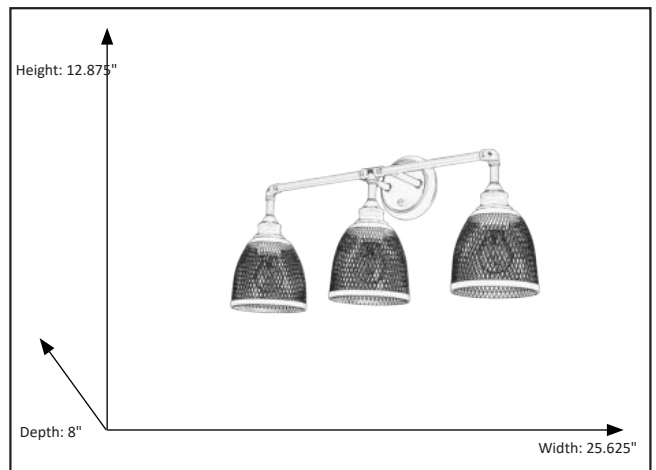

Amara

3-Light Sconce/Vanity

Description

The 3-light modern-industrial style with enduring appeal. Our sconce features a distinctive industrial look with its metal mesh shade in the simple form.

Features

Item Number	7-70397
Finish	Matte Black
Dimensions (HxWxD)	12.875" x 25.625" x 8"
Lamp Info	3 x 60W (E26)
Lamps Included	No

Electrical

Fixture requires a grounded electrical supply line to 120 volts AC.

Installation

Fixture attaches to electrical junction box securely anchored in wall or ceiling. All mounting hardware included.