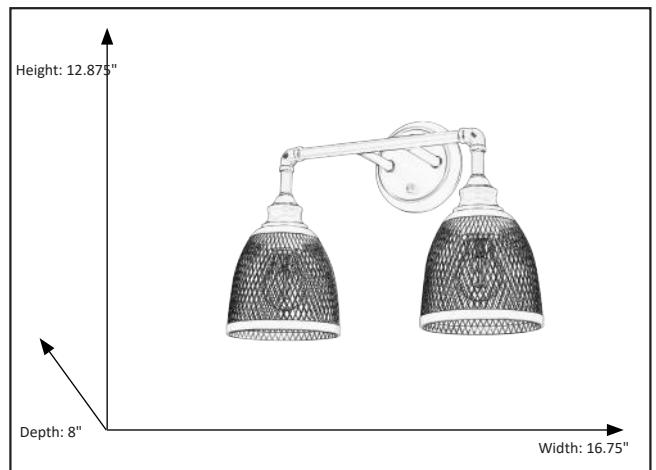

Amara

2-Light Sconce/Vanity

Description

The 2-light modern-industrial style with enduring appeal. Our sconce features a distinctive industrial look with its metal mesh shade in the simple form.

Features

Item Number	7-70394
Finish	Nickel
Dimensions (HxWxD)	12.875" x 16.75" x 8"
Lamp Info	2 x 60W (E26)
Lamps Included	No

Electrical

Fixture requires a grounded electrical supply line to 120 volts AC.

Installation

Fixture attaches to electrical junction box securely anchored in wall or ceiling. All mounting hardware included.