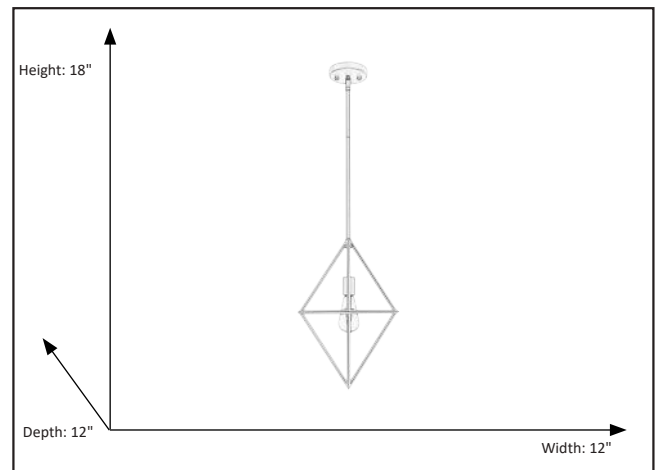

Gomez

1-Light 12" Geometric Triangle Pendant - CG

Description

The Gomez Collection 1-Light Geometric Triangle Pendant from Vivio Lighting is a beautiful contemporary solution with its classic unique shape and champagne gold finish.

Features

Item Number	7-70370
Finish	Champagne Gold
Dimensions (HxWxD)	18" x 12" x 12"
Lamp Info	1 x 60W (E26)
Lamps Included	No

Electrical

Fixture requires a grounded electrical supply line to 120 volts AC.