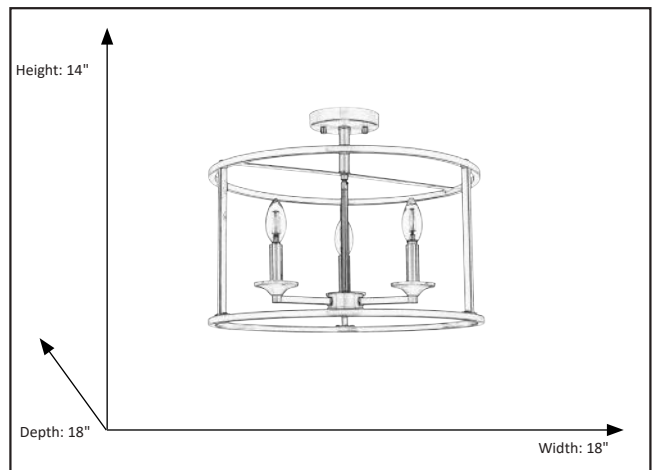

Alfred

3-Light Round Open Semi-Flush Mount

Description

The Alfred Collection 3-Light Round Semi-Flush Mount from Vivio Lighting is a beautiful contemporary solution with its easy on the eyes rounded design and sleek nickel finish.

Features

Item Number	7-70358
Finish	Nickel
Dimensions (HxWxD)	14" x 18" x 18"
Lamp Info	3 x 60W (E12)
Lamps Included	No

Electrical

Fixture requires a grounded electrical supply line to 120 volts AC.

Installation

Fixture attaches to electrical junction box securely anchored in wall or ceiling. All mounting hardware included.