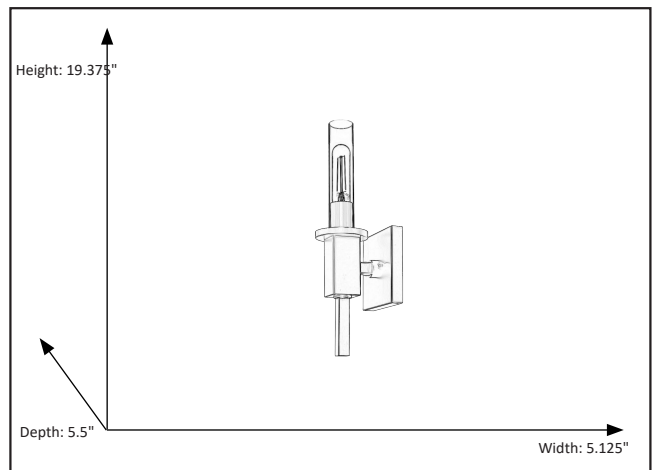

Roma

1-Light Clear Tube Glass Sconce

Description

This classy Roma Collection 1-Light Clear Tube Glass Sconce from Vivio Lighting comes with metal frame with a champagne gold finish elevating its elegance and beauty.

Features

Item Number	7-70337
Finish	Champagne Gold
Dimensions (HxWxD)	15.5" x 5.125" x 5.5"
Lamp Info	1 x 60W (E26)
Lamps Included	No

Electrical

Fixture requires a grounded electrical supply line to 120 volts AC.

Installation

Fixture attaches to electrical junction box securely anchored in wall or ceiling. All mounting hardware included.