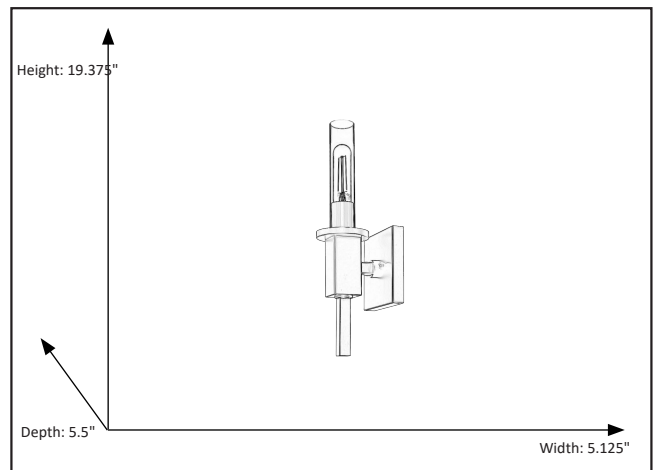

Roma

1-Light Clear Tube Glass Sconce

Description

This classy Roma Collection 1-Light Clear Tube Glass Sconce from Vivio Lighting comes with a metal frame with nickel finish elevating its elegance and beauty.

Features

Item Number	7-70328
Finish	Nickel
Dimensions (HxWxD)	15.5" x 5.125" x 5.5"
Lamp Info	1 x 60W (E26)
Lamps Included	No

Electrical

Fixture requires a grounded electrical supply line to 120 volts AC.

Installation

Fixture attaches to electrical junction box securely anchored in wall or ceiling. All mounting hardware included.