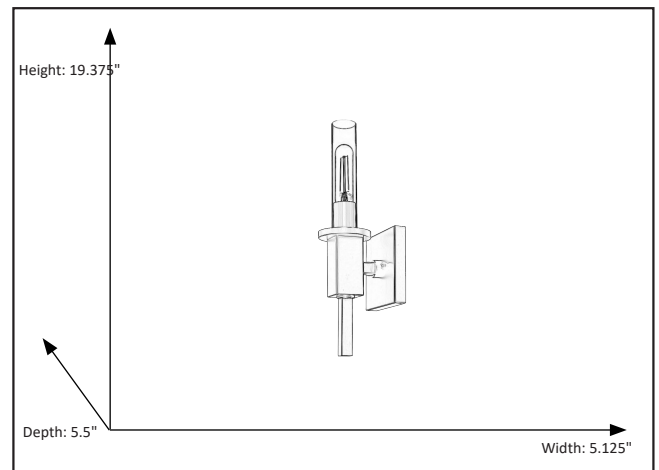

Roma

1-Light Clear Tube Glass Sconce

Description

This classy Roma Collection 1-Light Clear Tube Glass Sconce from Vivio Lighting comes with a metal frame with a black finish elevating its elegance and beauty.

Features

Item Number	7-70319
Finish	Matte Black
Dimensions (HxWxD)	15.5" x 5.125" x 5.5"
Lamp Info	1 x 60W (E26)
Lamps Included	No

Electrical

Fixture requires a grounded electrical supply line to 120 volts AC.

Installation

Fixture attaches to electrical junction box securely anchored in wall or ceiling. All mounting hardware included.