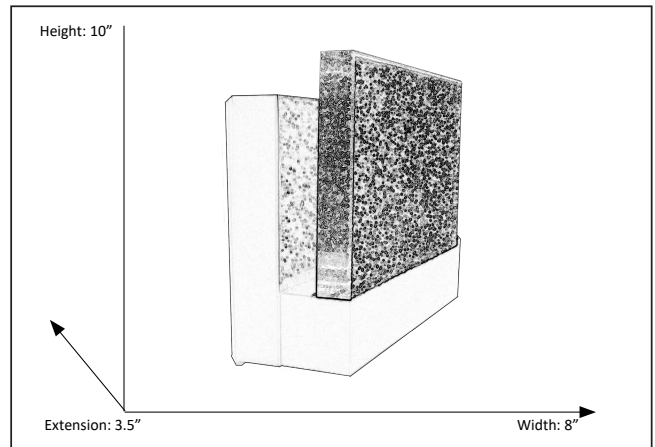

## LED Rectangle Wall Sconce

### Description

This Calabria Integrated LED vanity light features a brushed nickel finish which is ideal for any contemporary setting. Whether it is transitional or modern, this light can easily match many home interiors.

### Features

Item Number	7-70274
Finish	Matte Black
Dimensions	10"H x 8"W x 3.5"E
Lamp Info	LED
Max Wattage	15 W
ETL Listed	Dry Location
Location	Indoor
Dimmable?	Yes