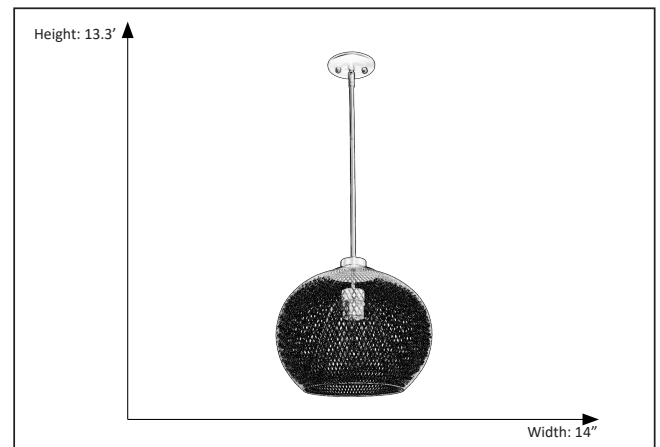

Florence

1-Light Metal and Mesh Globe Pendant

Description

The Vivio Lighting one light Florence indoor pendant in brushed nickel finish provides abundant light to your home, while adding style and interest. This pendant is perfect for kitchen islands, bars and more. The Florence collection features detailing appropriate for contemporary or transitional decors.

Features

Item Number	7-70262
Finish	Matte Black
Lamp Info	1 x E26
Dimensions	13.3"H x 14"W
Material	Steel
Glass Finish	Clear Glass
Listed	Dry Location Listed
Location	Indoor

Electrical

Fixture requires a grounded electrical supply line to 120 volts AC.

Installation

Fixture attaches to electrical junction box securely anchored in wall or ceiling. All mounting hardware included.