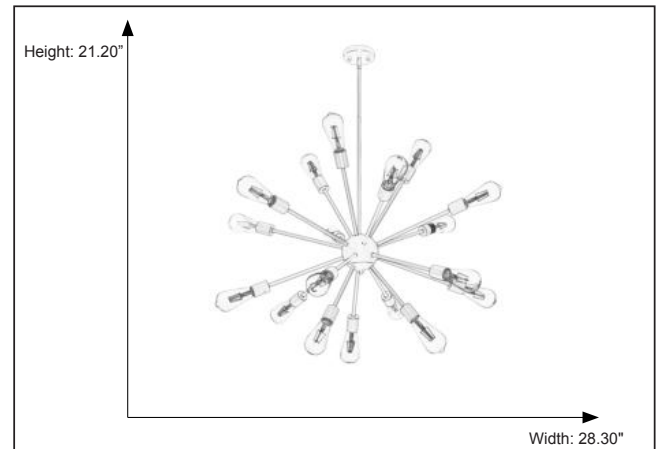

7-70226

18-Light Odyssey Chandelier

Description

The Odyssey 18-Light Chandelier features a matte black/ matte gold finish and is ideal for any contemporary setting.

Features

| | |
|-------------|-------------------|
| Item Number | 7-70226 |
| Finish | Matte Gold |
| Dimensions | 21.20"H x 28.30"W |
| Lamp Info | 18 x 60W |
| Bulb Base | E26 (M) |
| ETL Listed | Dry Location |
| Location | Indoor |