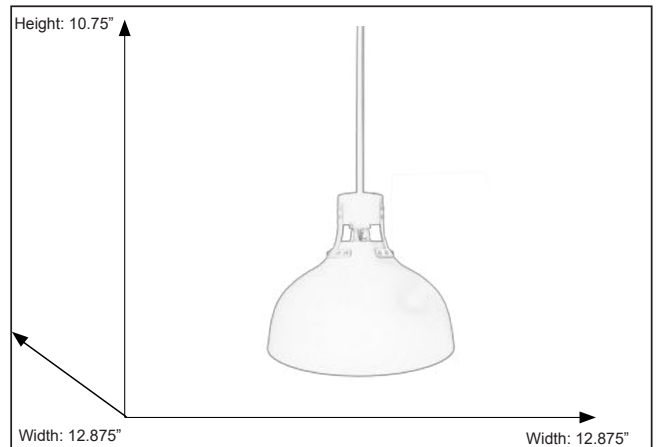

7-70214

Octavia Steel Shade Pendant - BK/CG

Description

The Octavia Large Metal Shade Pendant is a nice contemporary solution for kitchen lighting that will blend practicality with style.

Features

Item Number	7-70214
Finish	Black & Champagne Gold
Dimensions	10.75" Height x 12.875" Width
Lamp Info	1x 60W
Bulb Base	E26 (Medium)
ETL Listed	Dry
Location	Indoor