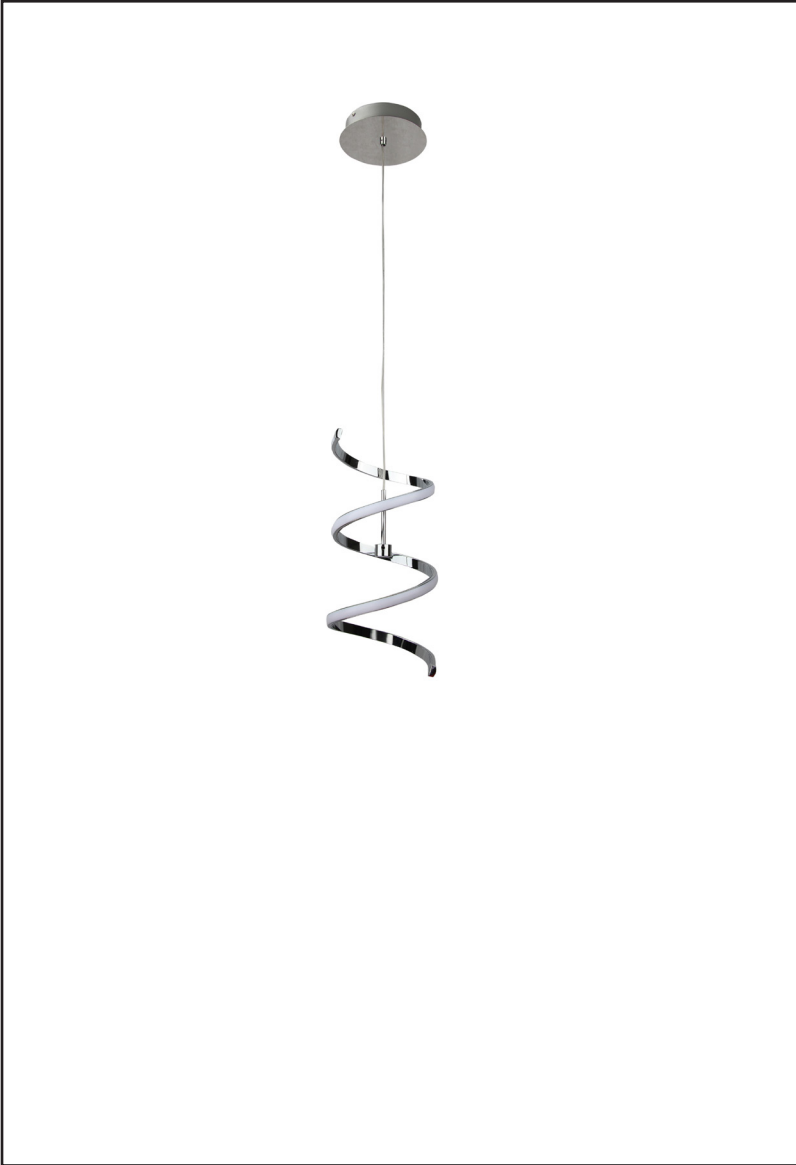

7-70196

ZOE LED Spiral Pendant

Description

The ZOE LED Spiral Pendant features a lit ring that will orbit your room. No matter the style you're going for Zoe will be the perfect addition.

Features

Item Number	7-70196
Finish	Chrome
Dimensions	47.25"H x 6.25"W
Lamp Info	LED
Bulb Base	Integrated LED
ETL Listed	Dry Location
Location	Indoor

Electrical

Fixture requires a grounded electrical supply line to 120 volts AC.

Installation

Fixture attaches to electrical junction box securely anchored in wall or ceiling.
All mounting hardware included.