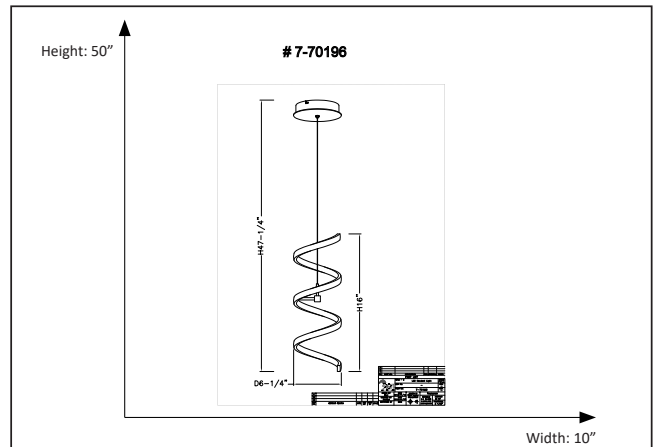

7-70196

ZOE LED Spiral Pendant

Description

The ZOE LED Spiral Pendant features a lit ring that will orbit your room. No matter the style you're going for Zoe will be the perfect addition.

Features

Item Number	7-70196
Finish	Chrome
Dimensions	47.25"H x 6.25"W
Lamp Info	LED
Bulb Base	Integrated LED
ETL Listed	Dry Location
Location	Indoor

Electrical

Fixture requires a grounded electrical supply line to 120 volts AC.

Installation

Fixture attaches to electrical junction box securely anchored in wall or ceiling.
All mounting hardware included.