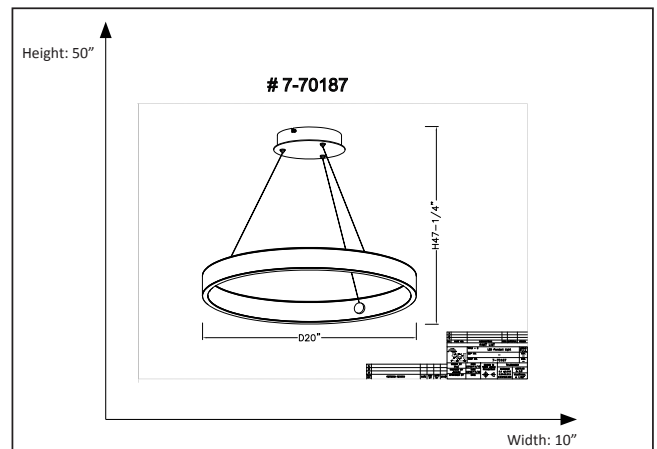

### Features

Item Number	7-70187
Finish	Coffee Brown
Dimensions	47.25"H x 23.75"W
Lamp Info	LED
Bulb Base	Integrated LED
ETL Listed	Dry Location
Location	Indoor