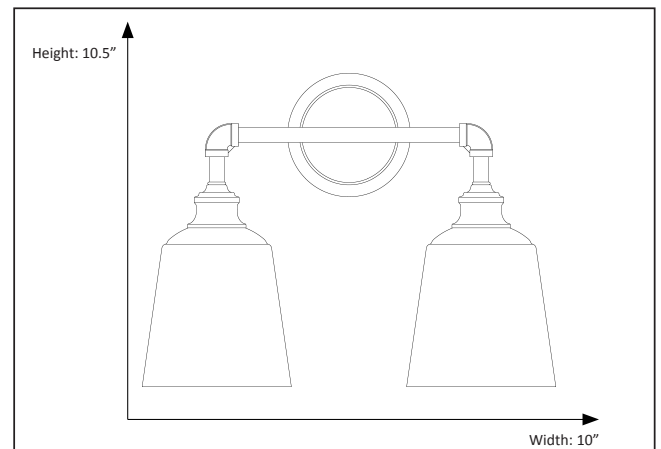

### Features

Item Number	7-70181
Finish	Matte Black
Dimensions	13"H x 17.25"W x 8.38"D
Lamp Info	2 x 60W
Bulb Base	E26 (M)
ETL Listed	Damp Location
Location	Indoor