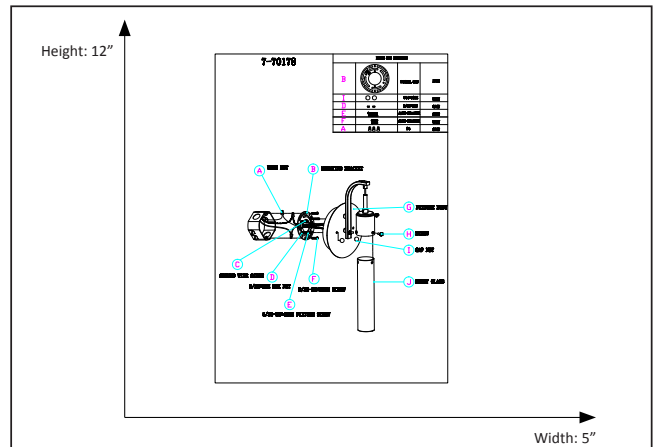

7-70178

LED Soffi Wall Scone

Description

The Soffi Wall Scone features a beautiful crystal glass finish with a brushed nickel base. This light will not only create a stunning shadow but light your room perfectly.

Features

Item Number	7-70178
Finish	Chrome
Dimensions	12"H x 5"W
Lamp Info	LED
Bulb Base	Integrated LED
ETL Listed	Dry Location
Location	Indoor

Electrical

Fixture requires a grounded electrical supply line to 120 volts AC.

Installation

Fixture attaches to electrical junction box securely anchored in wall or ceiling.
All mounting hardware included.