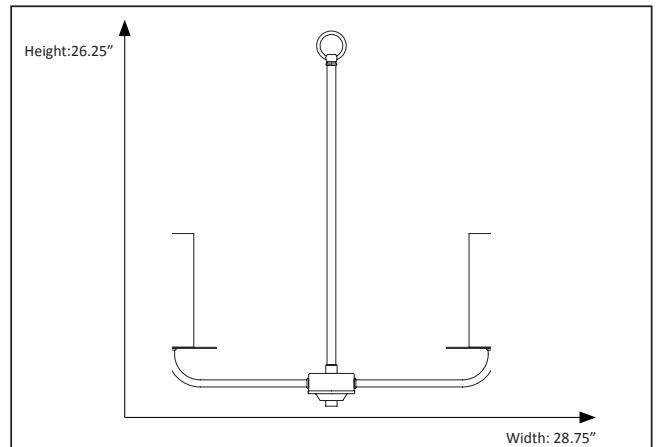

#### Features

Item Number	7-70154
Finish	Matte Black/Brushed Nickel
Dimensions	26.25"H x 28.75"W
Lamp Info	5 x 60W E12 (C)
Bulb Base	E12 Candle
ETL Listed	Dry Location
Location	Indoor