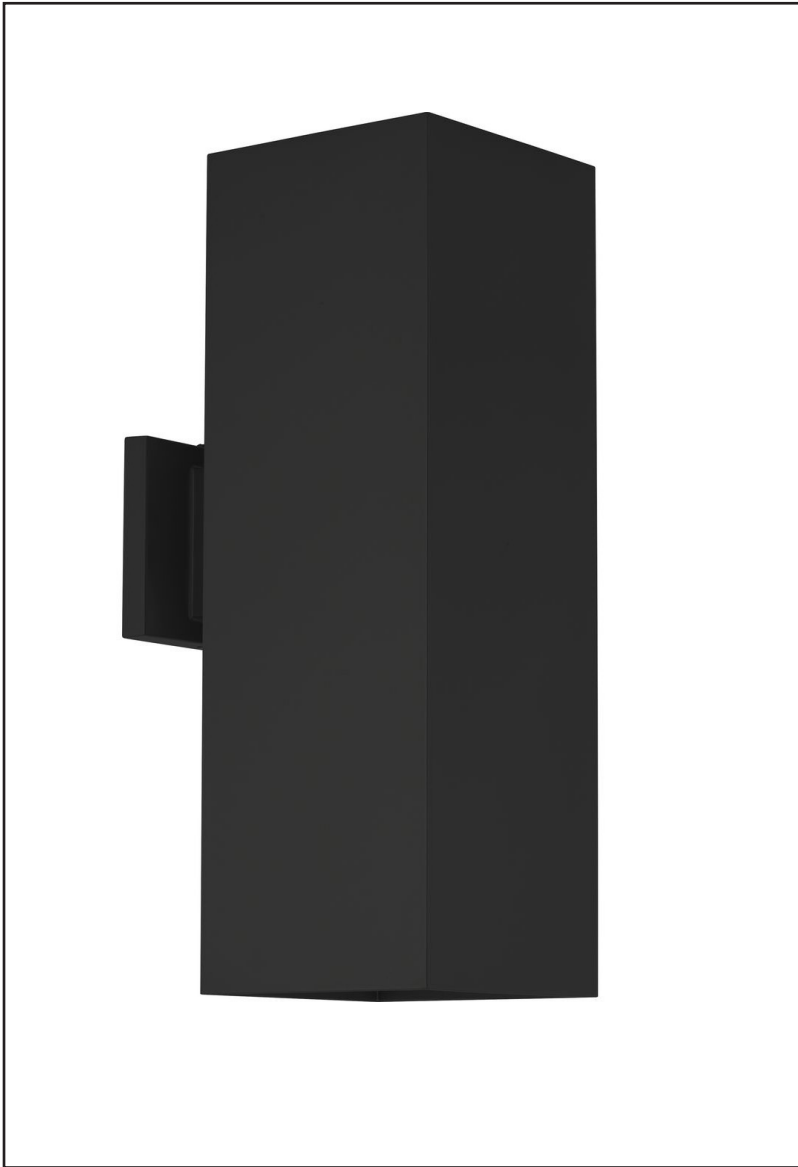

7-70091

2-Light Large Cube Up/Down Patio Light

Description

18" outdoor post light with heavy duty construction and wall bracket.

It features a textured black finish which gives a warm feel to your home. Whether it is transitional or contemporary, this light can easily match many home exteriors in architectural feel.

Features

Item Number	7-70091
Finish	Textured Black
Dimensions	5.9"W x 18"H x 8.5"E
Lamp Info	2 x E27 (M)
Lamp Suggestion	2 x PAR30
Bulb Base	Medium
ETL Listed	Wet Location
Color	3000 K
Location	Outdoor