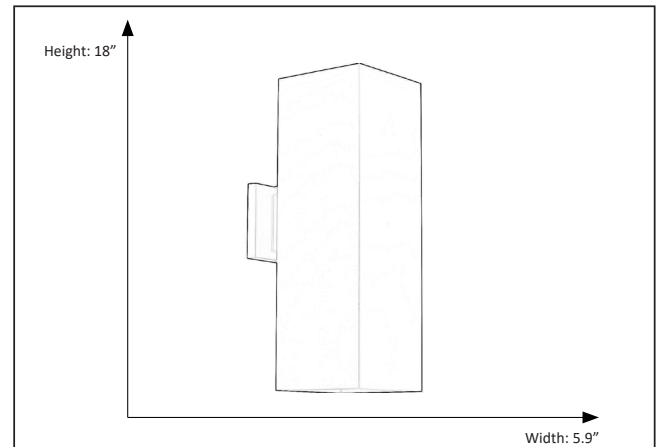

7-70091

2-Light Large Cube Up/Down Patio Light

Description

18" outdoor post light with heavy duty construction and wall bracket.

It features a textured black finish which gives a warm feel to your home. Whether it is transitional or contemporary, this light can easily match many home exteriors in architectural feel.

Features

Item Number	7-70091
Finish	Textured Black
Dimensions	5.9"W x 18"H x 8.5"E
Lamp Info	2 x E27 (M)
Lamp Suggestion	2 x PAR30
Bulb Base	Medium
ETL Listed	Wet Location
Color	3000 K
Location	Outdoor