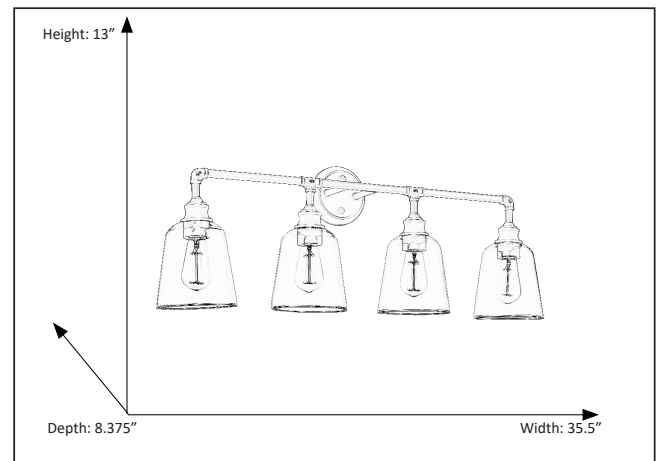

MILLA 4-PN

4 Light Polished Nickel Vanity Fixture

Description

The Milla vanity light features clear glass shades and a matte black metal frame. This vanity can be used for bathroom vanity lighting and offers reliable illumination with an industrial design. This model uses (4) 60 watt medium base bulbs. For even brighter lighting, try using one of our LED replacement bulbs. The clean lines of the frame add interest while the clear glass shades give a unique look to the light, enhancing many spaces. The Milla is conveniently sized for interior design purposes and works well with both traditional and modern schemes.

Features

Item Number	7-70082
Family	Milla
Finish	Brushed Nickel
Dimensions (HxWxD)	13"H x 35.5"W x 8.375"D
Lamp Info	4 xE27
Lamp Base	Medium
Location Rating	Damp Rated

Electrical

Fixture requires a grounded electrical supply line to 120 volts AC.