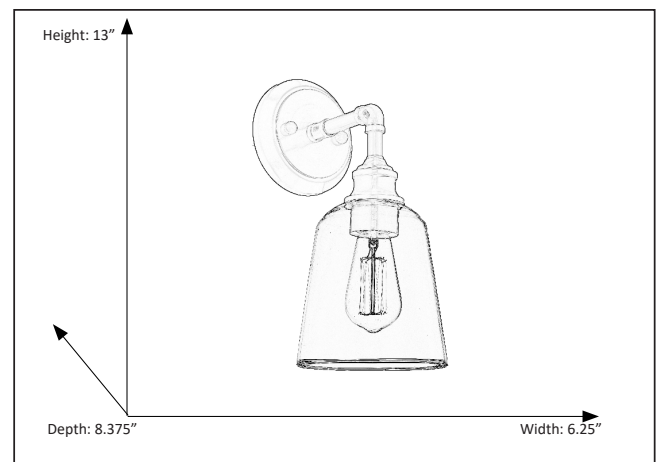

7-70076

1-Light Brushed Nickel Sconce/Vanity

Description

The Milla sconce/vanity light features clear glass shade and a brushed nickel metal frame. This sconce can be used for bathroom vanity lighting and offers reliable illumination with an industrial design. This model uses (1) 60 watt medium base bulb. For even brighter lighting, try using one of our LED replacement bulbs. The clean lines of the frame add interest while the clear glass shade give a unique look to the light, enhancing many spaces. The Milla is conveniently sized for interior design purposes and works well with both traditional and modern schemes.

Features

Item Number	7-70076
Family	Milla
Finish	Brushed Nickel
Dimensions (HxWxD)	13"H x 6.25"W x 8.375"D
Lamp Info	1 xE27
Lamp Base	Medium
Location Rating	Damp Rated

Electrical

Fixture requires a grounded electrical supply line to 120 volts AC.