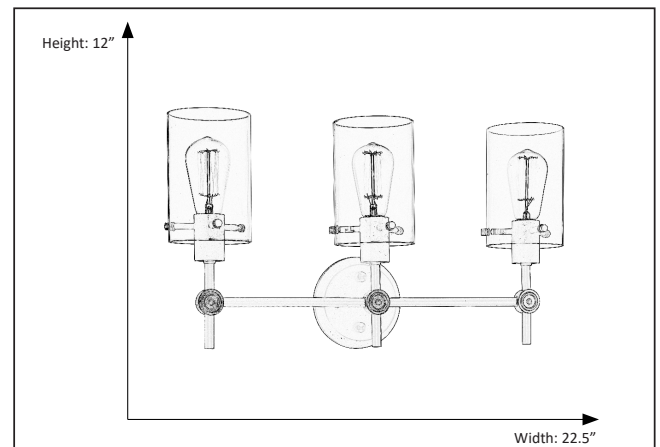

KIRA

3-Light Matte Black Vanity Fixture

Description

This beautiful mid-century modern vanity light features clear cylinder glass shades and a matte black metal frame with gold accents. This vanity can be used for bathroom vanity lighting and offers reliable illumination with an industrial design. This model uses (3) 60 Watt medium base bulbs. For even brighter lighting, try using one of our LED replacement bulbs. The clean lines of the frame add interest while the clear glass shades give a unique look to the light, enhancing many spaces. The Kira is conveniently sized for interior design purposes and works well with both traditional and modern schemes.

Features

Item Number	7-70064
Finish	Matte Black / Gold Accents
Dimensions	12"H x 22.5"W x 22.5"D
Family	Kira
Lamping Info	3 x E27
Bulb Base	Medium
Location	Indoor

Electrical

Fixture requires a grounded electrical supply line to 120 volts AC.

Installation

Fixture attaches to electrical junction box securely anchored in wall or ceiling. All mounting hardware included.