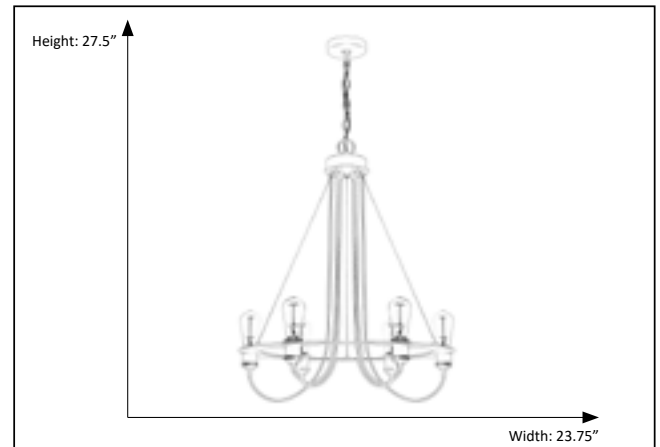

LAIA

6 Light Matte Black Adjustable Chandelier

Bottom Views

Alternate Styles

Description

The LAIA features a retro industrial design style. Its open air design showcases the illumination from the bulb, adding a trendy appeal. The wires are adjustable and can be hung in any way that suits your style. This chandelier features six clear edison bulbs providing the perfect brightness and style you want for your home.

Features

| | |
|--------------|----------------------------|
| Item Number | 7-70055 |
| Finish | Matte Black |
| Dimensions | 27.5"H x 23.75"W x 23.75"D |
| Family | Laia |
| Lamping Info | 6 x E27 |
| Bulb Base | Medium |
| Location | Indoor |