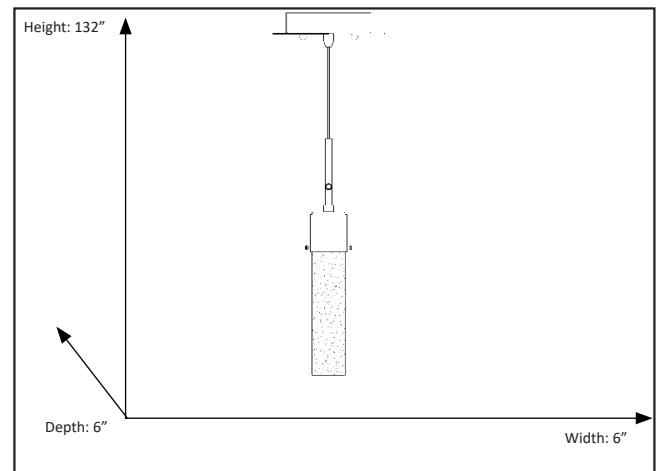

7-70025
Illuminated Glass Cylinder

Description

The Soffi illuminated glass cylinder pendant, with its bright polished nickel finish and seeded glass, is a stylish light that can be used by itself as an accent piece, or grouped together to light a kitchen island, bar, or pool table.

Features

Item Number	7-70025
Finish	Chrome
Dimensions (HxWxD)	132"(max) x 6" x 6"
Lamp Info	1 x 8W LED
Wire	120"
Item Weight	19.05 Lb
Shipped Weight	24.58 Lb

Electrical

Fixture requires a grounded electrical supply line to 120 volts AC.