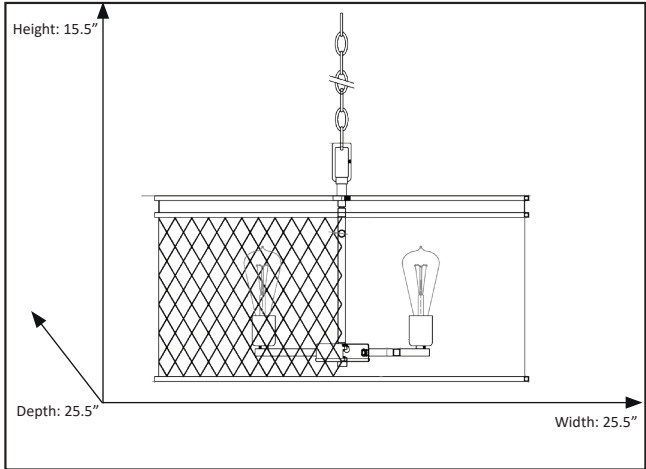

Kata
6-Light Matte Black Cage Pendant

Description

The Kata 6-light cage pendant features a matte black finish and six exposed bulbs. This stylish pendant adds a modern feel and provides abundant light to any room.

Features

Item Number	7-70010
Finish	Matte Black
Dimensions (HxWxD)	15.5" x 25.5" x 25.5"
Lamp Info	6 x 60W (E27)
Lamps Included	No

Electrical

Fixture requires a grounded electrical supply line to 120 volts AC.

Installation

Fixture attaches to electrical junction box securely anchored in wall or ceiling. All mounting hardware included.