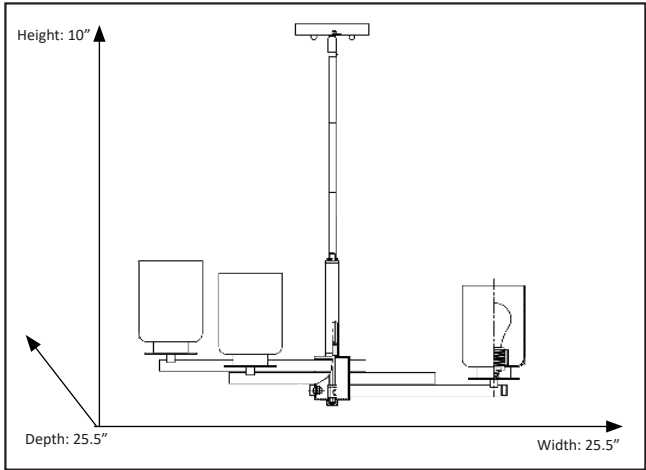

Features

| | |
|--------------------|---------------------|
| Item Number | 7-70007 |
| Finish | Chrome |
| Dimensions (HxWxD) | 10" x 25.5" x 25.5" |
| Lamp Info | 6 x 60W (E27) |
| Lamps Included | No |