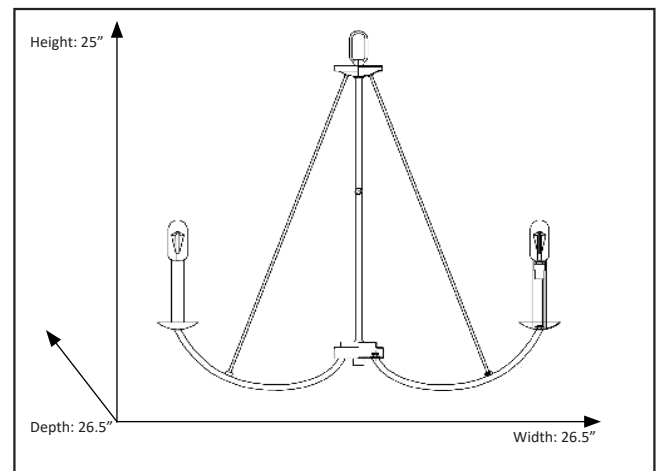

7-70004

6-Light Polished Nickel Chandelier

Description

The Kaila 6-light chandelier features a polished nickel finish and six exposed bulbs. This chandelier casts light evenly in all directions, and it is a great choice for a dining room or bedroom.

Features

Item Number	7-70004
Finish	Polished Nickel
Dimensions (HxWxD)	25" x 26.5" x 26.5"
Lamp Info	6 x 60W (E12)
Lamps Included	No

Electrical

Fixture requires a grounded electrical supply line to 120 volts AC.