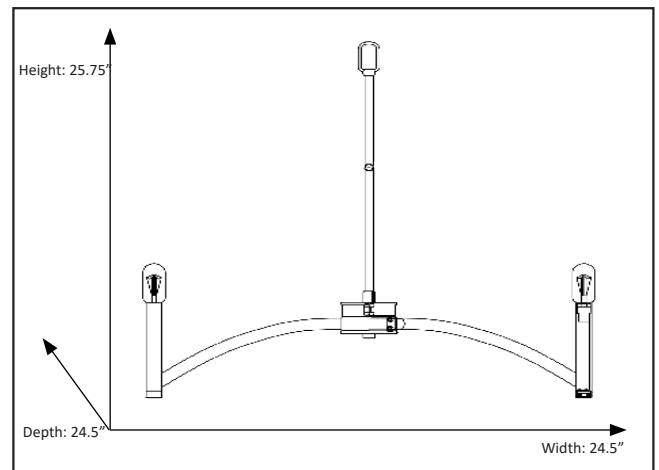

### Features

Item Number	7-70001
Finish	Polished Nickel
Dimensions (HxWxD)	25.75" x 24.5" x 24.5"
Lamp Info	5 x 60W (E12)
Lamps Included	No