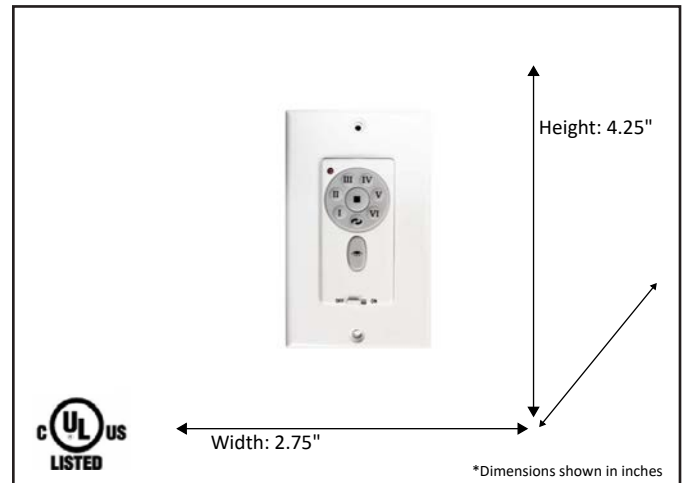

Model #	WC-SUN866-WH
SKU	19674
Description	Fan Control Switch
Finish	White
Dimensions- HxWxD (Dimensions shown in inches)	4.25" x 2.75" x 0.1"
Works with LED Lamps	Yes
Light On/Off Feature	Included

Finish: White

ELECTRICAL REQUIREMENTS: Fixture requires a grounded electrical supply line of 120 volts AC.

INSTALLATION REQUIREMENTS: Fixture attaches to electrical junction box securely anchored in wall.
All mounting hardware included.