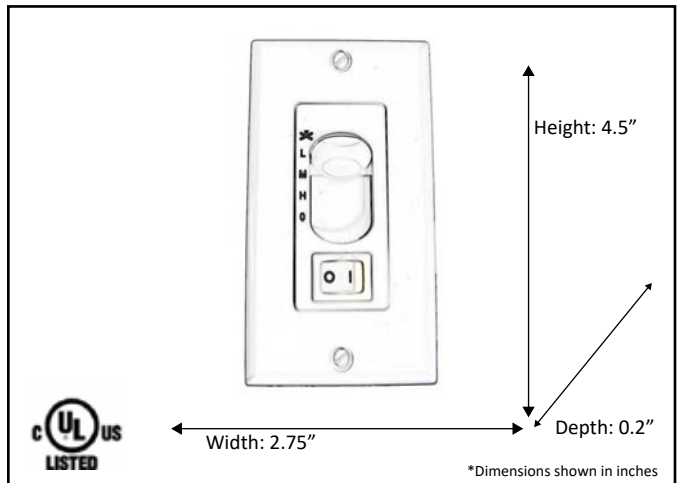

Model #	WC-6-WH
Fixture Series	Ceiling Fan Controls
Description	Wireless White Fan Remote
Dimensions- HxW(xD) <small>(Dimensions shown in inches)</small>	4.5" x 2.75" x 0.2"
Finish	White
Speed	3 Fan Speed
Dimmer	Yes

ELECTRICAL REQUIREMENTS: Fixture requires a grounded electrical supply line of 120 volts AC.

INSTALLATION REQUIREMENTS: Fixture attaches to electrical junction box securely anchored in wall or ceiling.
All mounting hardware included.