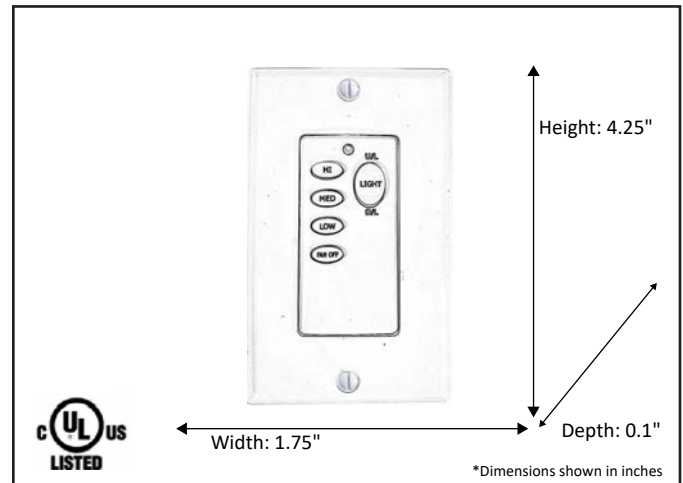

Model #	WC-5-WH
SKU	15246
Description	Fan Control Switch
Finish	White
Dimensions- HxWxD (Dimensions shown in inches)	4.25" x 1.75" x 0.1"

Finish: White

ELECTRICAL REQUIREMENTS: Fixture requires a grounded electrical supply line of 120 volts AC.

INSTALLATION REQUIREMENTS: Fixture attaches to electrical junction box securely anchored in wall or ceiling.
All mounting hardware included.

HOMEnhancements/ 1505-A Kelly Blvd., Carrollton, TX. 75006

Product specifications subject to change without notice.