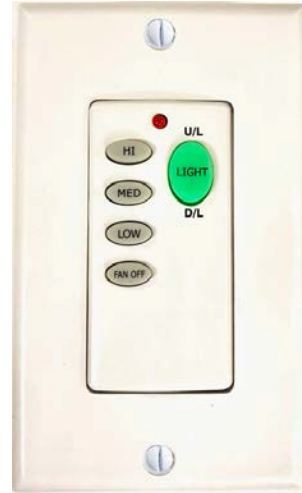

Model #	WC-5-WH
SKU	15246
Description	Fan Control Switch
Finish	White
Dimensions- HxWxD (Dimensions shown in inches)	4.25" x 1.75" x 0.1"

Finish: White

ELECTRICAL REQUIREMENTS: Fixture requires a grounded electrical supply line of 120 volts AC.

INSTALLATION REQUIREMENTS: Fixture attaches to electrical junction box securely anchored in wall or ceiling.
All mounting hardware included.

HOMEnhancements/ 1505-A Kelly Blvd., Carrollton, TX. 75006

Product specifications subject to change without notice.