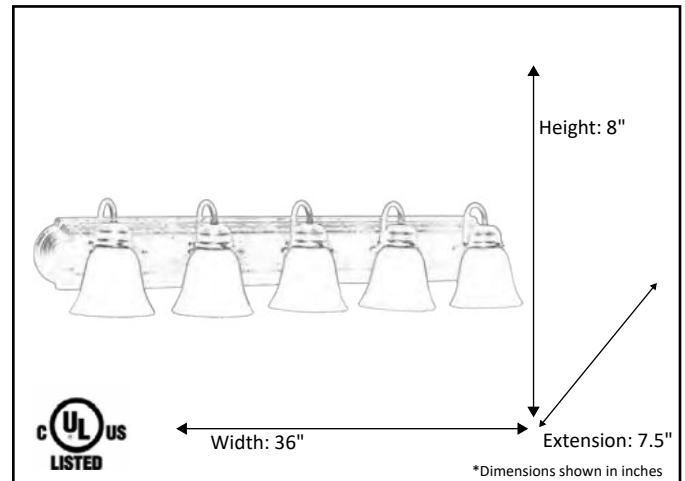

*Lamps not included