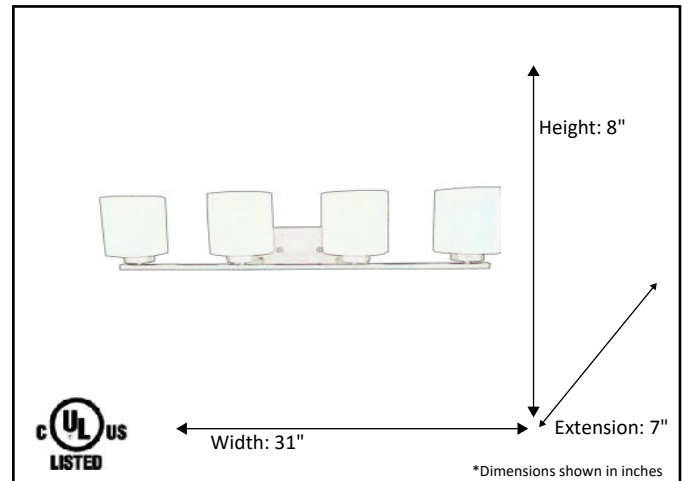

Model #	VS394-4CL-NK
SKU	19758
Fixture Series	Vanity
Description	4 Light Vanity
Metal Finish	Brushed Nickel
Glass Finish	Clear
Replacement Glass	G-VS394-CL
Dimensions- HxW(xE) <small>(Dimensions shown in inches)</small>	8" x 31" x 7"
Lamp Info	4X60W (M)

Finish/Glass Shown: Brushed Nickel / Clear

*Lamps not included

ELECTRICAL REQUIREMENTS: Fixture requires a grounded electrical supply line of 120 volts AC.

INSTALLATION REQUIREMENTS: Fixture attaches to electrical junction box securely anchored in wall or ceiling.
All mounting hardware included.