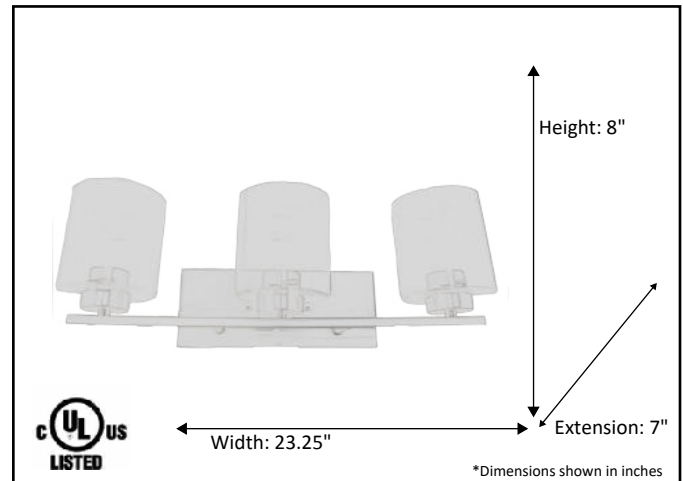

*Lamps not included