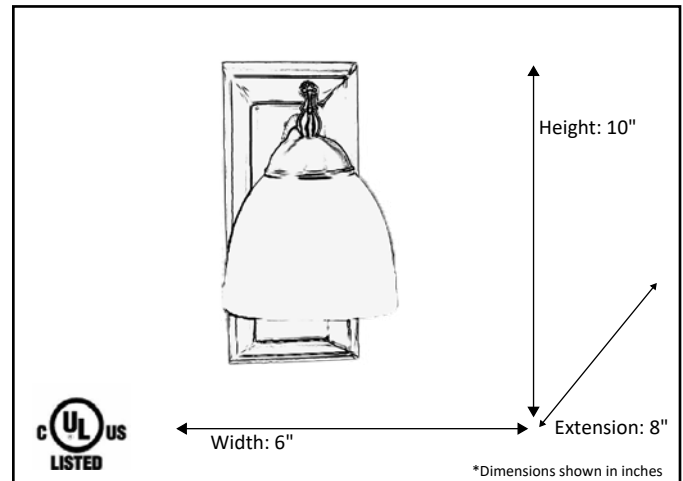

Model #	VS-51(WH725)-RB
SKU	19280
Fixture Series	Austin
Description	1 Light Vanity
Metal Finish	Rubbed Bronze
Glass Finish	White
Replacement Glass	GC-725-WH
Dimensions- HxW(xE) (Dimensions shown in inches)	10" X 6" X 8"
Lamp Info	1X60W (M)

Finish/Glass Shown: Rubbed Bronze/White

*Lamps not included

ELECTRICAL REQUIREMENTS: Fixture requires a grounded electrical supply line of 120 volts AC.

INSTALLATION REQUIREMENTS: Fixture attaches to electrical junction box securely anchored in wall or ceiling.
All mounting hardware included.