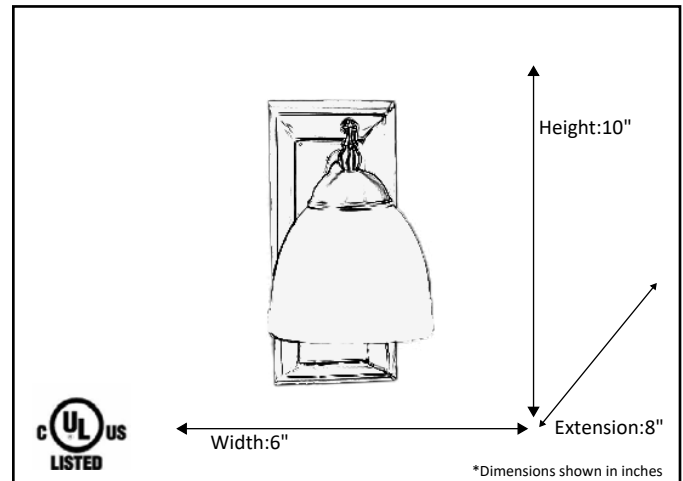

Model #	VS-51(WH725)-NK
SKU	19341
Fixture Series	DALLAS
Description	1 Light Vanity
Metal Finish	Brushed Nickel
Glass Finish	White
Replacement Glass	GC-725-WH
Dimensions- HxW(xE) <small>(Dimensions shown in inches)</small>	10"x 6"x 8"
Lamp Info	1x 60W

Finish/Glass Shown: Brushed Nickel/White

\*Lamps not included

**ELECTRICAL REQUIREMENTS:** Fixture requires a grounded electrical supply line of 120 volts AC.

**INSTALLATION REQUIREMENTS:** Fixture attaches to electrical junction box securely anchored in wall or ceiling.  
**All mounting hardware included.**