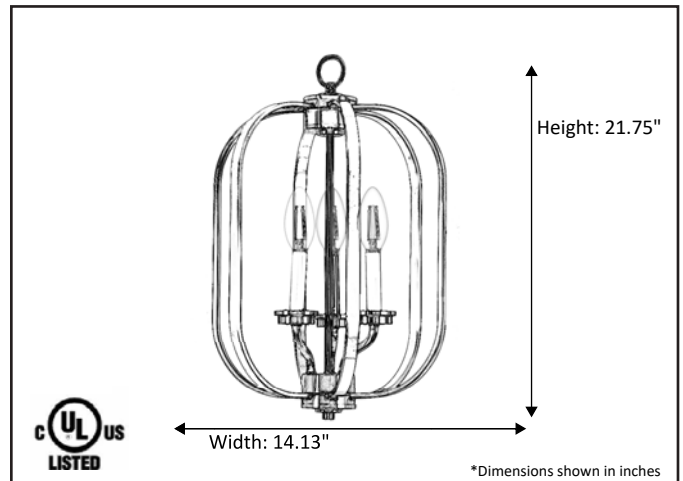

*Lamps not included