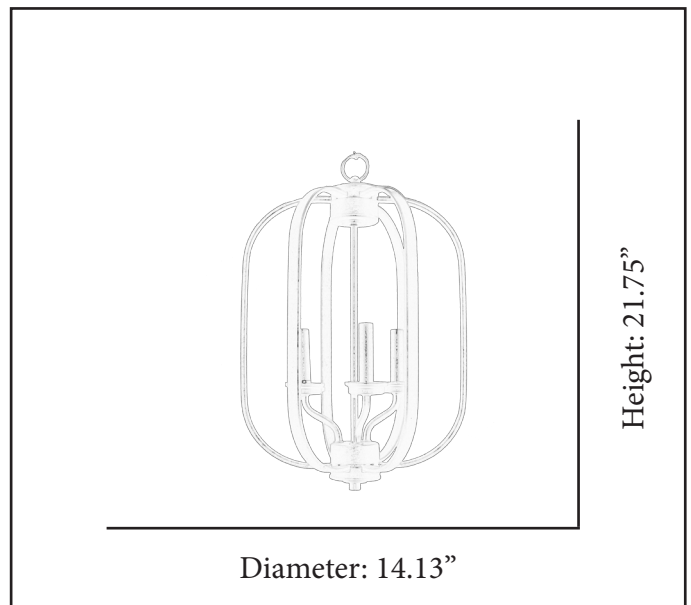

HOMEnhancements

Architectural & Engineering Specifications

2023

Foyer / Entry Fixture

MODEL	VIC-HF13-MB
SKU	21033
DESCRIPTION	3-Bulb Open Cage
FINISH	Matte Black
GLASS	N/A
DIMENSIONS	21.75" Height x 14.13" Diameter
LAMP INFO	3 x E12 (Candelabra) 60W Max
LOCATION	Dry Location
CHAIN/WIRE	3' Chain/10' Wire
DUAL MOUNT	No

Finish Shown: Matte Black

(Bulbs not included)

ELECTRICAL REQUIREMENTS: Fixture requires a grounded electrical supply line of 120 volts AC.

INSTALLATION REQUIREMENTS: Fixture attaches to electrical junction box securely anchored in wall or ceiling.

All mounting hardware included.

Product specifications subject to change without notice.

HOMEnhancements/ 1505-A Kelly Blvd., Carrollton, TX. 75006

Diameter: 14.13"

REFERENCE	QUANTITY	REMARKS	PROJECT	
			LOCATION/TYPE	
			ARCHITECT	
			ENGINEER	
			CONTRACTOR	
			SUBMITTED BY	
			DATE	