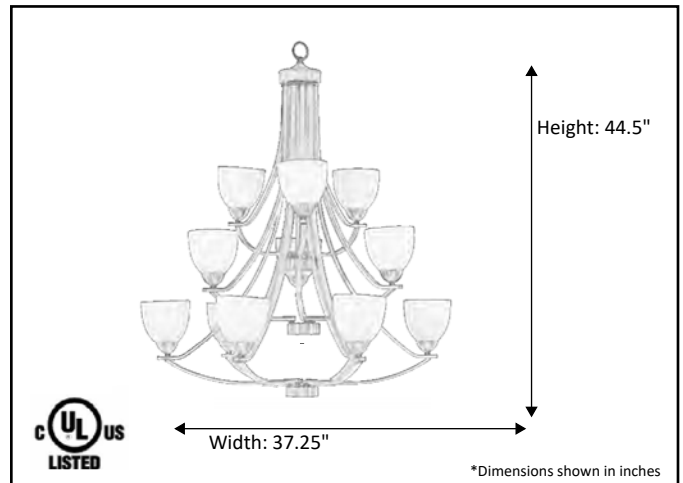

ELECTRICAL REQUIREMENTS: Fixture requires a grounded electrical supply line of 120 volts AC.

INSTALLATION REQUIREMENTS: Fixture attaches to electrical junction box securely anchored in wall or ceiling.
All mounting hardware included.

HOMEnhancements / 1505-A Kelly Blvd., Carrollton, TX. 75006

Product specifications subject to change without notice.

REFERENCE	QTY.	REMARKS	Project
			Location/Type
			Architect
			Engineer
			Contractor
			Submitted By: _____ Date: _____