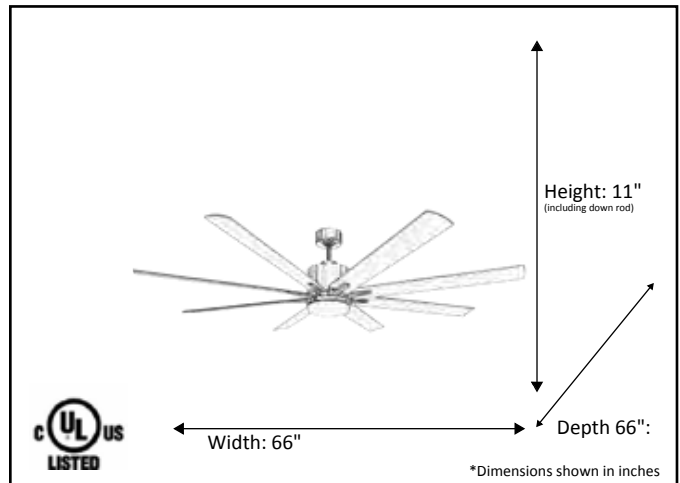

Integrated LED