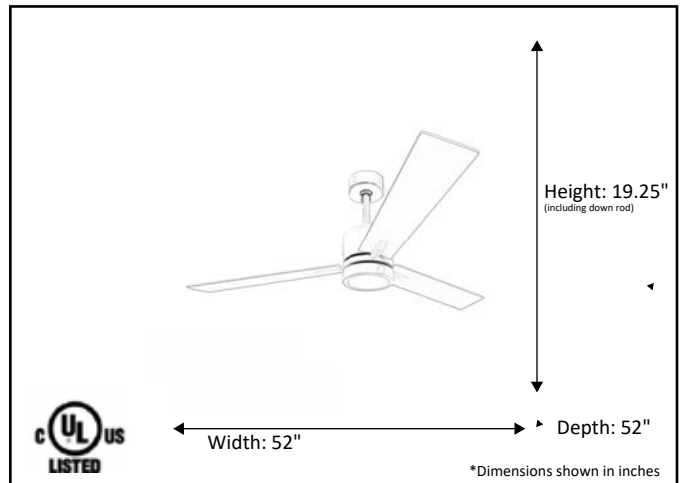

<b>Model #</b>	<b>SUN352 WH3WH (WC-6-WH)</b>
SKU	80205
Metal Finish	White
Blade Finish	White
Glass Finish	Frosted
Blade Span	52"
Motor Specs	153mm X 12mm
Wire Length (Shown in inches)	80"
Down Rod Included (Shown in inches)	4"
Blade Pitch	12 Degrees
Speed	3
Forward/Reverse	Yes
Airflow Average	4,758
Power Use (Watts)	59.4
Airflow Efficiency (CFM/Watt)	90
Light Kit Included	Yes
Lamp Info	Integrated LED
Location Use	Indoor Only
Wall Control	WC-6-WH

WC-6-WH Wall Control Included

- Fan/Light Control Switch
- Simple Slide Fan Switch
- Simple On/Off for Light Switch
- Three Speed Fan Control
- Easy 2 Wire Connection (Requires 2 Hot Leads)
- Available in White (WH) Only