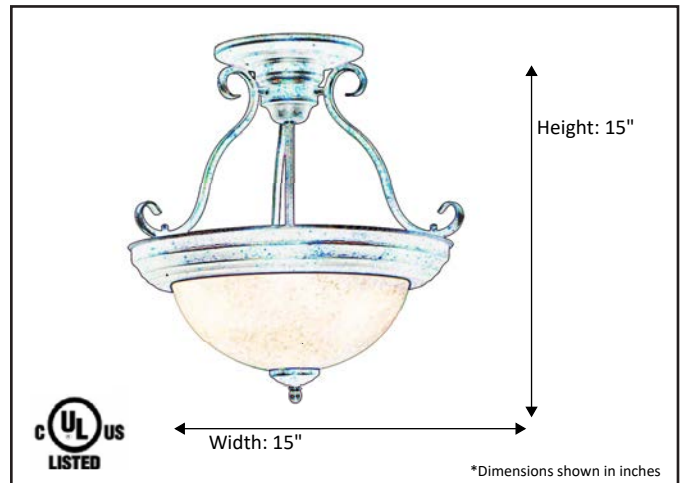

ELECTRICAL REQUIREMENTS: Fixture requires a grounded electrical supply line of 120 volts AC.

INSTALLATION REQUIREMENTS: Fixture attaches to electrical junction box securely anchored in wall or ceiling.
All mounting hardware included.

HOMEnhancements/ 1505-A Kelly Blvd., Carrollton, TX. 75006

Product specifications subject to change without notice.

REFERENCE	QTY.	REMARKS	Project
			Location/Type
			Architect
			Engineer
			Contractor
			Submitted By: Date: