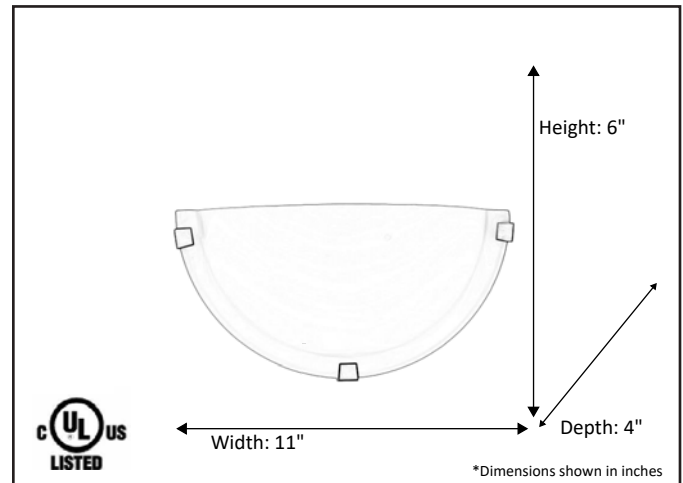

*Lamps not included