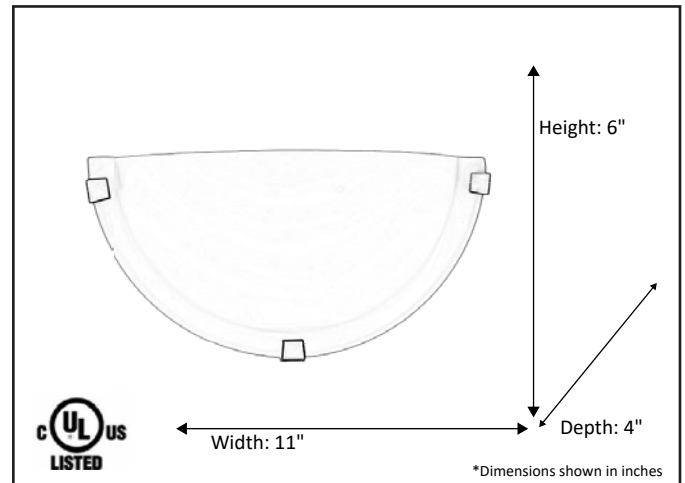

*Lamps not included