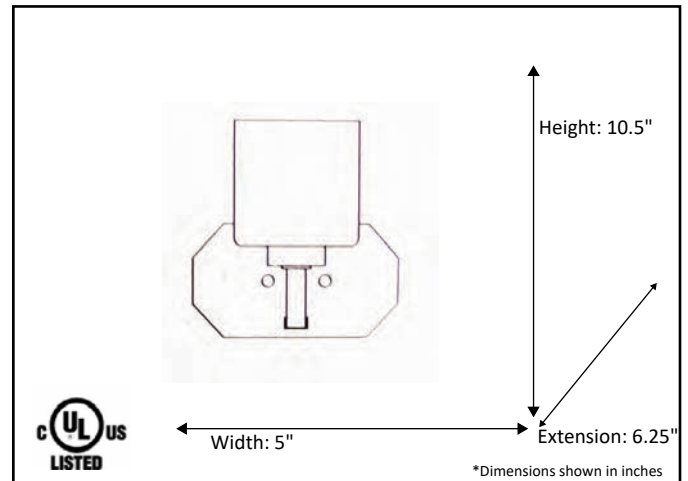

Model #	PRS-VL1(WH)-MB
SKU	19719
Fixture Series	Paris
Description	1 Light Vanity
Metal Finish	Matte Black
Glass Finish	White
Replacement Glass	G-PRS-WH
Dimensions- HxW(xE) <small>(Dimensions shown in inches)</small>	10.5" X 5" X 6.25"
Lamp Info	1X60W (M)

Finish/Glass Shown: Matte Black/ White

*Lamps not included

ELECTRICAL REQUIREMENTS: Fixture requires a grounded electrical supply line of 120 volts AC.

INSTALLATION REQUIREMENTS: Fixture attaches to electrical junction box securely anchored in wall or ceiling.
All mounting hardware included.