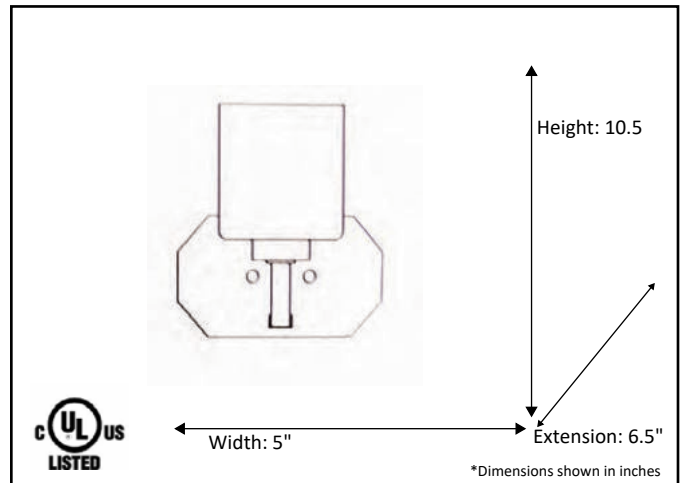

Model #	PRS-VL1(CLR)-NK
SKU	19377
Fixture Series	Paris
Description	1 Light Vanity
Metal Finish	Brushed Nickel
Glass Finish	Clear
Replacement Glass	G-PRS-CLR
Dimensions- HxW(xE) <small>(Dimensions shown in inches)</small>	10.5" X 5" X 6.5"
Lamp Info	1X60W (M)

Finish/Glass Shown: Brushed Nickel/Clear

*Lamps not included

ELECTRICAL REQUIREMENTS: Fixture requires a grounded electrical supply line of 120 volts AC.

INSTALLATION REQUIREMENTS: Fixture attaches to electrical junction box securely anchored in wall or ceiling.
All mounting hardware included.