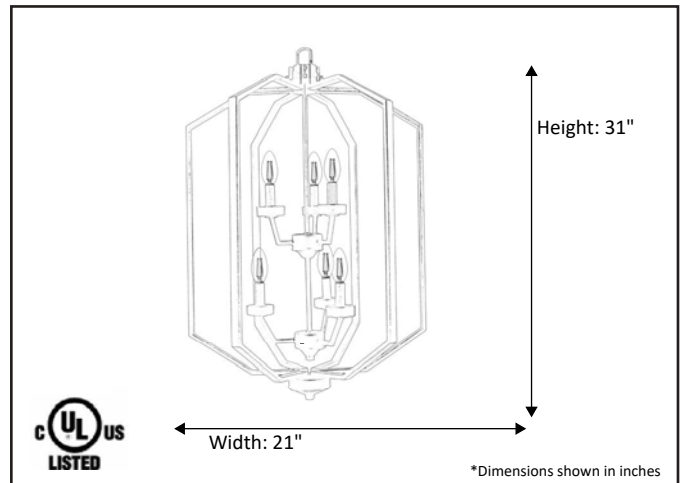

ELECTRICAL REQUIREMENTS: Fixture requires a grounded electrical supply line of 120 volts AC.

INSTALLATION REQUIREMENTS: Fixture attaches to electrical junction box securely anchored in wall or ceiling.
All mounting hardware included.

HOMEnhancements/ 1505-A Kelly Blvd., Carrollton, TX. 75006

Product specifications subject to change without notice.

REFERENCE	QTY.	REMARKS	Project
			Location/Type
			Architect
			Engineer
			Contractor
			Submitted By: Date: