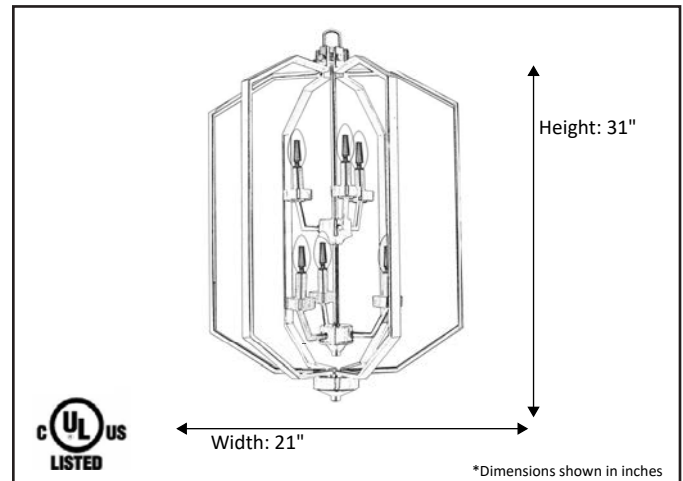

ELECTRICAL REQUIREMENTS: Fixture requires a grounded electrical supply line of 120 volts AC.

INSTALLATION REQUIREMENTS: Fixture attaches to electrical junction box securely anchored in wall or ceiling.
All mounting hardware included.

HOMEnhancements/ 1505-A Kelly Blvd., Carrollton, TX. 75006

Product specifications subject to change without notice.

REFERENCE	QTY.	REMARKS	Project
			Location/Type
			Architect
			Engineer
			Contractor
			Submitted By: Date: